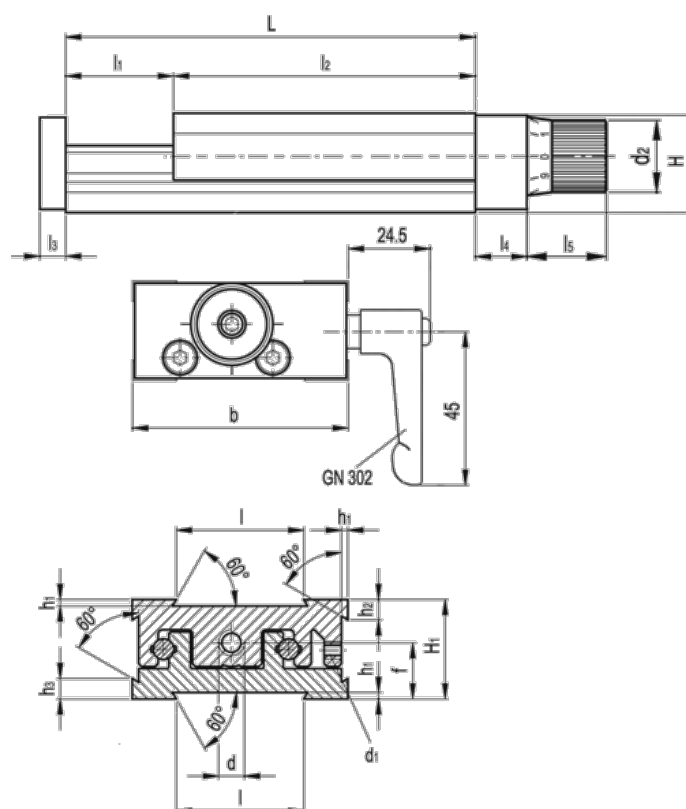

# Data Sheet

Article number: 20771011

Description: Adjustable slide unit  
GN 900-50-120-50-D-2

## Measures

b = 50	h2 = 4.5
d = M6x1	h3 = 7.0
d1 = M4	l = 30
d2 = 17	L - l1 = 120-50
f = 13.0	l2 = 70
H = 23.0	l3 = 6
h1 = 1.5	l4 = 12
H1 = 23	l5 = 20